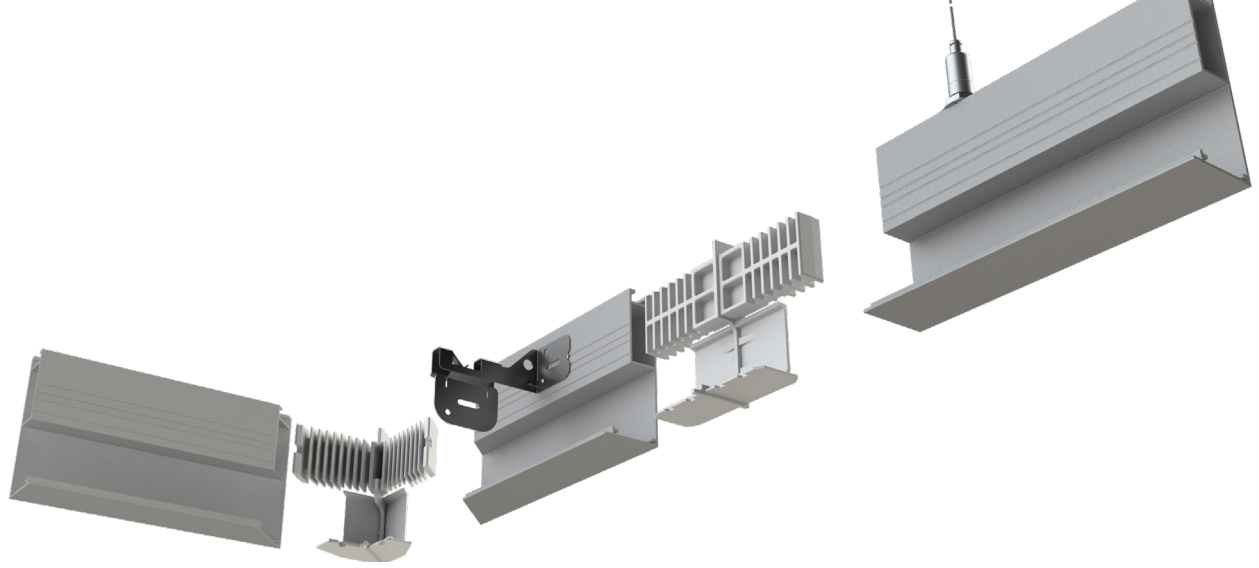

Performance

Load bearing capacity
NPD

Reaction to fire
NPD

Corrosion Resistance
B

Environment
Fully recyclable

Colours

Matt White 11W
RAL 9003

L value: 93 Gloss: 3,3 at both
a 60° and 2,8 at 85° angle

Matt Black 88B
RAL 9004

Gloss: 4.4 at 60° angle
and 1.6 at 85° angle

Colors 11W and 88B are a close match with the grid colors 11 and 88.
The actual colour of the frame profiles may deviate slightly from
printed colours due to the texture of the surface.